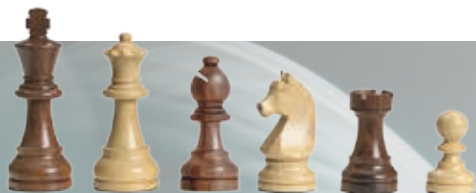

DGT Chess Pieces

DGT E-BOARDS AND REVELATION II COMPATIBLE

Pieces

2

Handcrafted chess sets

Timeless

Classic

Ebony

Royal

Venus

Product highlights

These quality chess pieces are a wonderful combination of a traditional product and modern technology.

Handmade wooden chess sets with DGT technology.

Available in five styles from classic Staunton to contemporary designs.
Each set has four queens, two for each colour.

digitalgametechnology.com

DGT Chess Pieces

DGT E-BOARDS AND REVELATION II COMPATIBLE

Pieces

2

Handcrafted chess sets

Technical specifications

Chess Pieces:	King Height (inch)	King Base (inch)	Set weight (oz)
Ebony	99 mm (3.9 ")	42 mm (1.7 ")	700 g (24.7 oz)
Ebony weighted	95 mm (3.7 ")	42 mm (1.7 ")	940 g (32.8 oz)
Classic	98 mm (3.8 ")	42 mm (1.7 ")	730 g (25.6 oz)
Classic weighted	98 mm (3.8 ")	42 mm (1.7 ")	940 g (32.8 oz)
Royal	95 mm (3.7 ")	42 mm (1.7 ")	750 g (26.6 oz)
Royal weighted	95 mm (3.7 ")	42 mm (1.7 ")	990 g (34.6 oz)
Timeless	95 mm (3.7 ")	36 mm (1.4 ")	670 g (23.6 oz)
Timeless weighted	95 mm (3.7 ")	36 mm (1.4 ")	920 g (32.5 oz)
Venus	95 mm (3.7 ")	39 mm (1.5 ")	850 g (30.0 oz)
Material	Varnished wood		
Colour	Natural Brown/Black – White Tinted		
Warranty	2 years		
Set contents	All sets include 2 queens per colour		
EAN code	N.A. (various configurations available)		
Packing (L x W x H / Weight)			
1 Zip bag	See weight above		
Added to an e-Board set	See weight of the complete e-Board set		